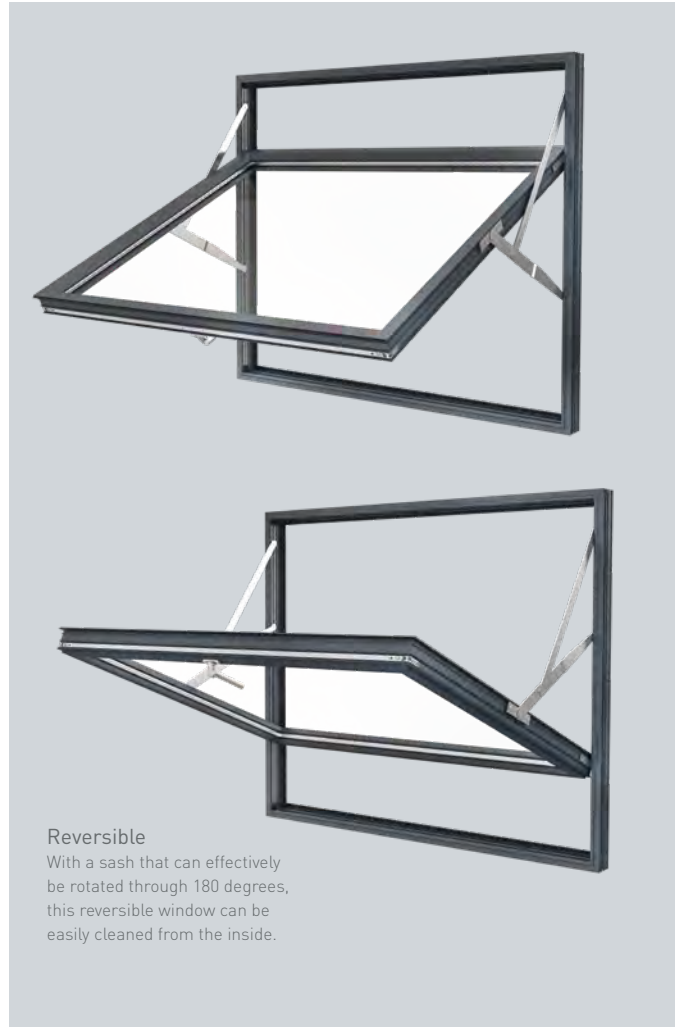

Certified
KM 81580

Certified
KM 81543

Certified
PAS 24:2016

Certified
BS 4873:2016

U Value
1.6W/m²K

Air
600Pa

Water
600Pa

Wind
2400Pa

TH Max Width
2000mm*

TH Max Height
2500mm*

SH Max Width
840mm*

SH Max Height
1500mm*

PL Max Width
2000mm*

PL Max Height
3000mm*

RV Max Width
1500mm*

RV Max Height
1558mm*

*Refer to fabrication manual for correct hardware & size range to PAS24

Alitherm 700

Alitherm 700 is an innovative solution for enhanced natural ventilation, allowing for a balanced, effective airflow whilst maintaining security and safety. The system includes side and top hung casements, parallel opening, as well as a top-swing, reversible option.

- British Standard Kitemark KM81580
- British Standard Kitemark KM81543
- PAS 24:2016
- BS 4873:2016
- Typical U Value 1.6 W/m²K (using 1.0 W/m²K centre pane)
- U Value 1.0 W/m²K (for the reversible using 0.3 W/m²K centre pane)

Parallel Casement
Enabling air to flow through all four sides of the opening, our parallel opening windows are a safe and secure option for natural ventilation.