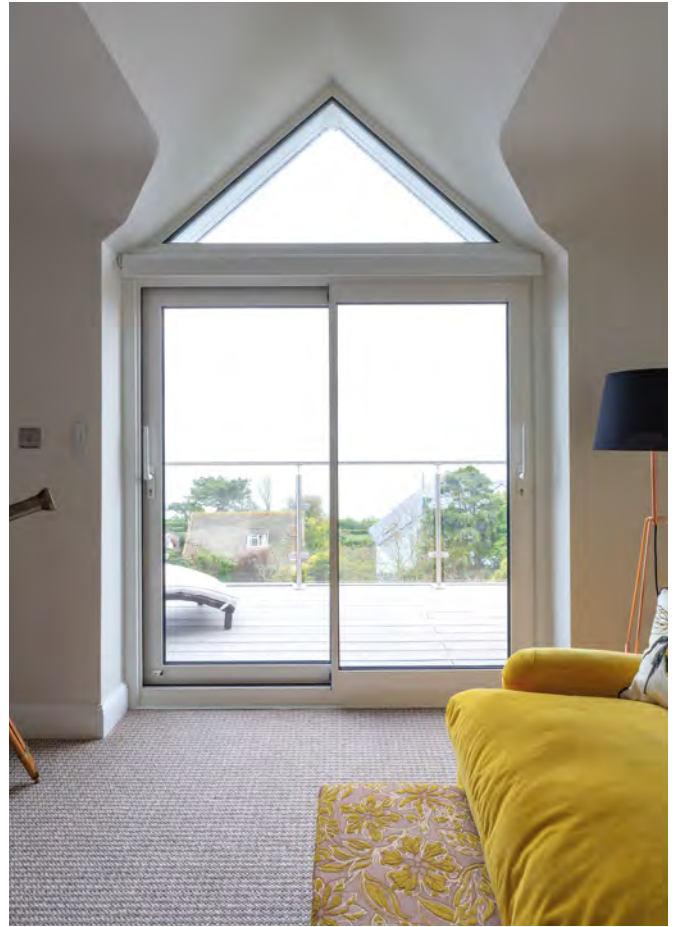

*Refer to fabrication manual for correct hardware & size range to PAS24

Alitherm 600

An enhanced system designed to comply with the revisions to the Building Regulations Document L 2010, Alitherm 600 can achieve Window Energy 'B' rating.

- ✦ British Standard Kitemark KM81580
- ✦ British Standard Kitemark KM81543
- ✦ PAS 24:2016
- ✦ BS 4873:2016
- ✦ Window Energy Rating B
- ✦ Typical U Value 1.6 W/m²K (using 1.0 W/m²K centre pane)
- ✦ U Value 1.1 W/m²K (using 0.3 W/m²K centre pane)

Traditional Detailing
Delivering outstanding performance, Alitherm 600 features a sculptured 'ovolo' profile, designed to echo the traditional look of timber windows.