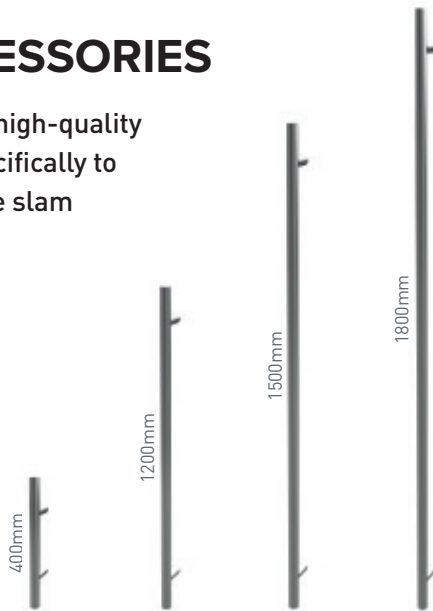

LONG BAR HANDLES

(Stainless Steel)

Mitre Lever on Oval Rose
(Stainless Steel)

INTERIOR HANDLES

(Stainless Steel)

THE SMART SPARK *A mark of quality*

You will see our 'Smart Spark' quality mark stamped on many of our stainless steel accessories.

Whenever you see the Spark, you can be sure the hardware has been designed and thoroughly tested for use with our systems – and that the whole door, including glazing and accessories, has been tested to all the relevant industry standards.