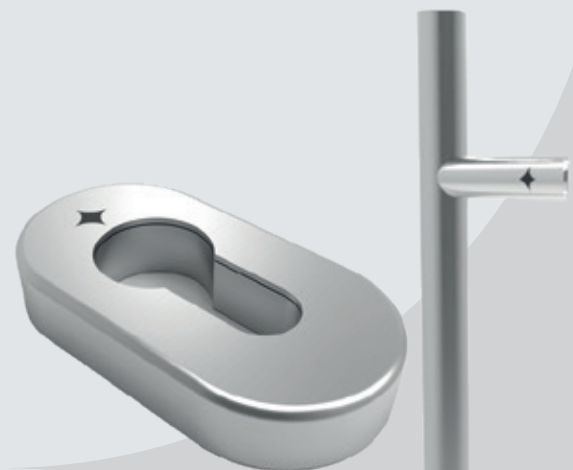

Ergonomic Lever Handle

Make it yours ACCESSORIES

Select the perfect accessories to provide the all-important finishing touches to your new front and back doors.

Our high-quality range has been carefully curated to complement the look, quality and performance of your new Signature Door. Spanning from modern to traditional designs, and with all the accessories designed to perfectly match each other, we have a wide choice of letter plates, handles and knockers in a choice of colours, styles and materials, including stainless steel and chrome.

SLAM LOCK ACCESSORIES

We have assembled a range of high-quality stainless steel accessories specifically to accompany doors fitted with the slam lock option.

ESCUTCHEON

External & Internal (Graphite)

LONG BAR HANDLES

(Stainless Steel)

Mitre Lever on Oval Rose
(Stainless Steel)

T-Bar Lever on Oval Rose
(Stainless Steel)

Ergonomic Lever on Oval Rose
(Stainless Steel)

INTERIOR HANDLES

(Stainless Steel)

THE SMART SPARK *A mark of quality*

You will see our 'Smart Spark' quality mark stamped on many of our stainless steel accessories.

Whenever you see the Spark, you can be sure the hardware has been designed and thoroughly tested for use with our systems – and that the whole door, including glazing and accessories, has been tested to all the relevant industry standards.