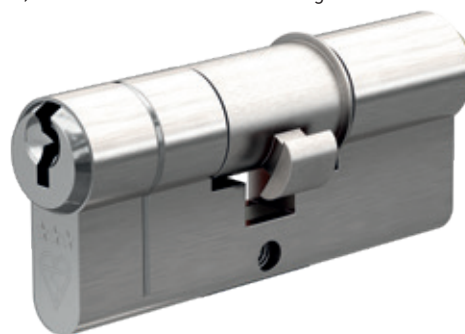

KEY / KEY'S

As the name suggests, for these cylinders the key is required to lock and to unlock the door, both from the inside and outside of the house. This option is also suitable for all three of our lock types.

So confident are we in the locks' quality and performance, that if your home is broken into via one of our 3* Kitemarked Euro Cylinders, and your insurance company won't pay out, we will pay up to £4,000 to cover the cost of stolen goods.