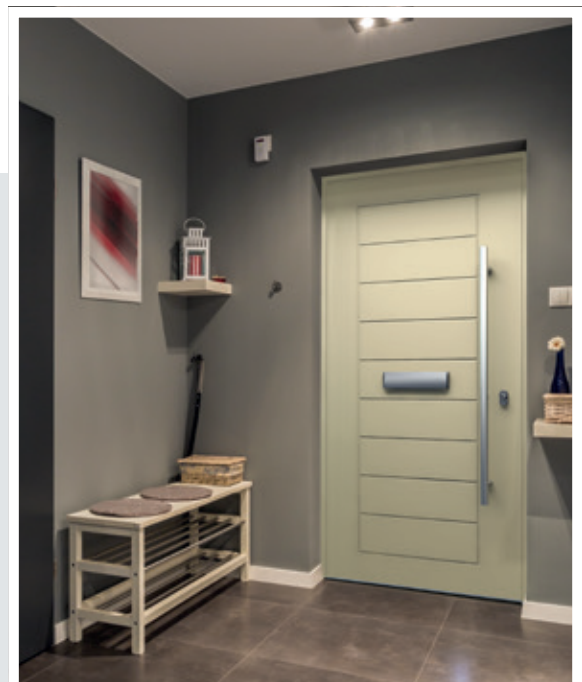

KEY SECURITY FEATURES

- All our doors meet the requirements of PAS24, the industry's security standard.
- Providing outstanding security, 3* cylinder are fitted as standard to all our doors.
- Manufactured from high-strength aluminium, our doors provide a visible deterrent.

Frame & Sash: Sand SEN003