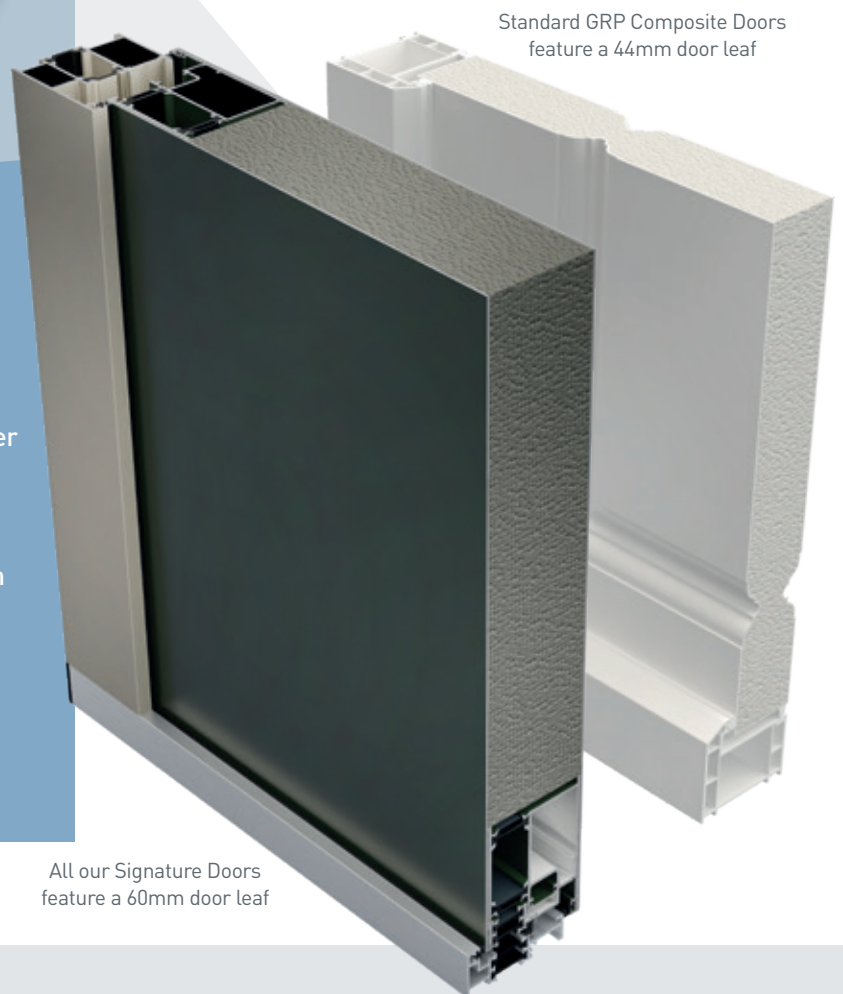

CLASS LEADING WEATHER SEALS

All our doors are finished with two separate weather seals – one inside and one outside – providing superior weather protection as standard.

Our Signature Doors have also been designed with a 'thermal break', which effectively helps prevent cold air from outside coming into your home, and the warmth from inside escaping.

KEEP THE WEATHER *and noise out*

All our doors feature the added assurance of two weather seals, which provides superior weather protection to keep your home warm and energy bills down.

With U-values of 1.4 or better, our doors provide excellent insulation so you and your family will stay warm and comfortable, whatever the weather outside. Signature Doors also provide effective noise reduction to improve the all round comfort of your home.

Woodchester, **Frame & Sash:** Zinc Yellow CTN006