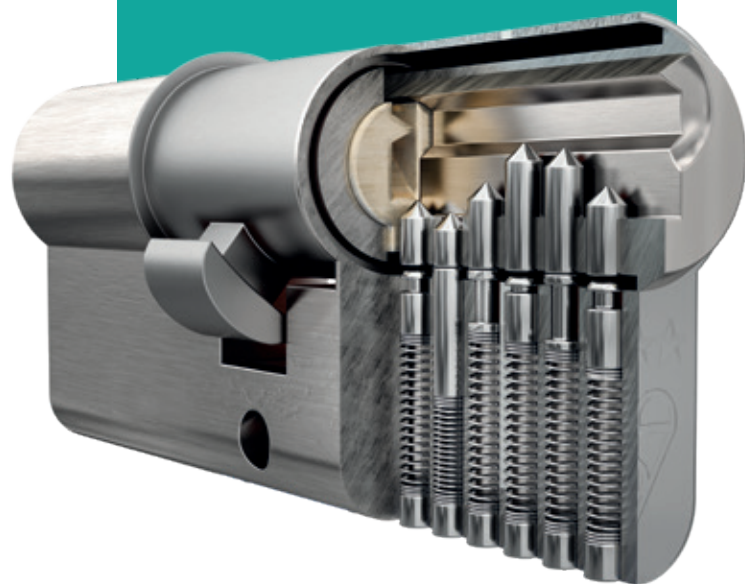

Our 3* Kitemarked Euro Cylinder

For extra security, we provide every Signature Door with 3 star cylinders as standard:-

ANTI-SNAP

Even if the lock is snapped, an intruder can't gain access to the lock's inner workings.

ANTI-BUMP

'Bumping' is a process of making the pins jump above the shear line, anti-bump prevents this.

ANTI-PICK

The locks are made in such a way that they are almost impossible to pick.

ANTI-DRILL

Hardened steel anti-drill pins are located at each side of the cylinder.