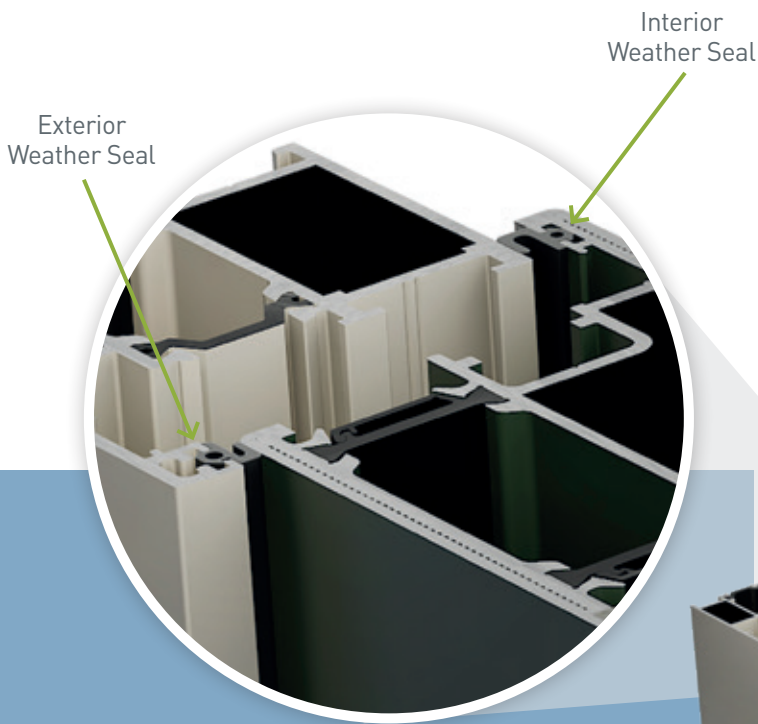

Our Doors Are 36% Thicker

than GRP (Glass Reinforced Plastic),
composite doors

With a thickness of 60mm (compared to 44mm for GRP composite doors) our aluminium composite door leafs provide superior strength and security. They present a powerful visual and physical deterrent to potential intruders.