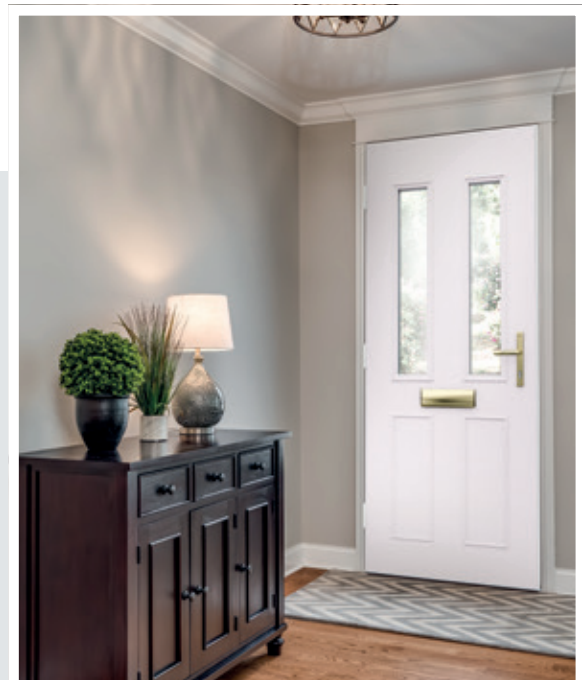

KEY COLOUR FEATURES

- With an aluminium door frame, door leaf and skin, all the elements of your Signature door work in perfect harmony and are matched to perfection.
- Our paint finish is backed by an unbeatable 25 year guarantee.
- The marine-grade paint finish provides a robust, resilient and long-lasting finish to your door.

Frame & Sash: Frost White SEN022