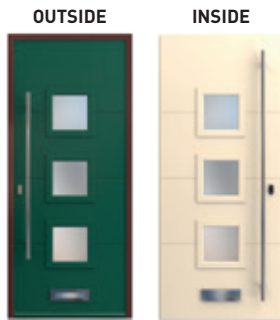

COLOUR YOUR DOOR

What are my options?

Choose Your Door Colour

Choose the perfect colour combinations for your door and frame to suit your home's colour schemes. Complement or contrast with your existing colour palette.

You can choose your perfect door colour (or colours), with the same on the inside and outside of your door, or two different colours – the choice is entirely yours.

Choose Your Frame Colour

Again you can choose to have the same colour on both sides of the frame, or different ones. And you can choose to match the colour (or colours) of your door; if you do, it will be a perfect match.

Inset Image: **Frame:** White KL010
Sash: Steel Blue