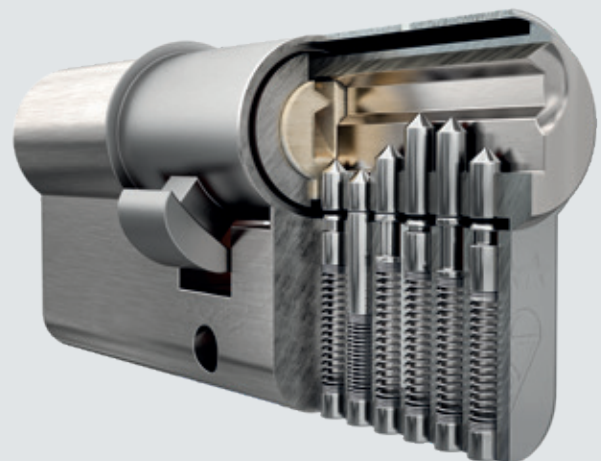

ANTI-SNAP

ANTI-BUMP

ANTI-PICK

ANTI-DRILL

Frame: White KL010 Sash: Zinc Yellow CTN006

KEY SECURITY FEATURES

- All our doors meet the requirements of PAS24, the industry's security standard.
- Providing outstanding security, 3* cylinder are fitted as standard to all our doors.
- Manufactured from high-strength aluminium, our doors provide a visible deterrent.