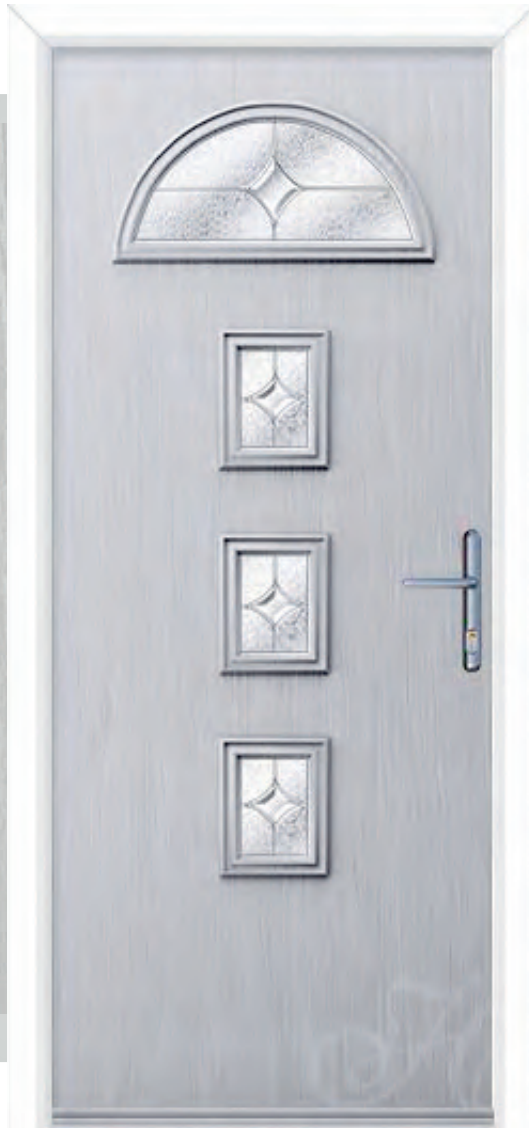

BELIZE 4

Door featured is a Telegrey 4 (RAL 7047) Belize 4 with Flair Glass w/Sweet Stainless Steel Handle