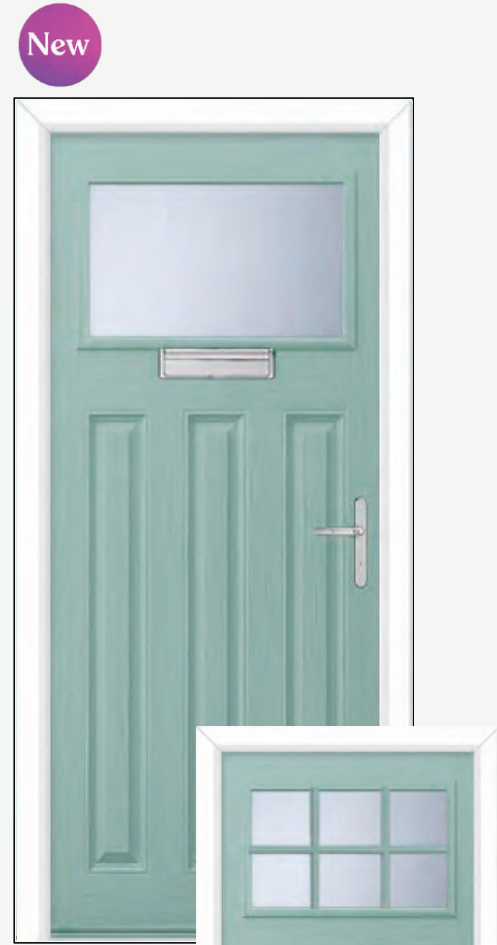

Lakewood 1 - Chartwell green, stippolyte glass with chrome hardware. Available w/ geo bar.