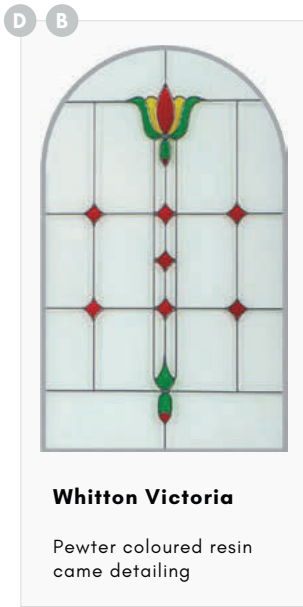

Featured with chrome kettlewell heritage letterplate, chrome fixed door knob & Sweet chrome ring pull.

New

**Sandblasted Double Pin**

**D S**

Rosedale 1 composite door in silk grey. Door is shown with double pin.

Currently the Rosedale 1 is only available in clear, obscurities, bumble bee, sandblast pinstripe & sandblast ice edge.

**Rialto**

**T**

Anthracite grey RAL 7016 Snipe 1 door with Rialto glass, Sweet rose gold handles and Sweet rose gold square letterplate.