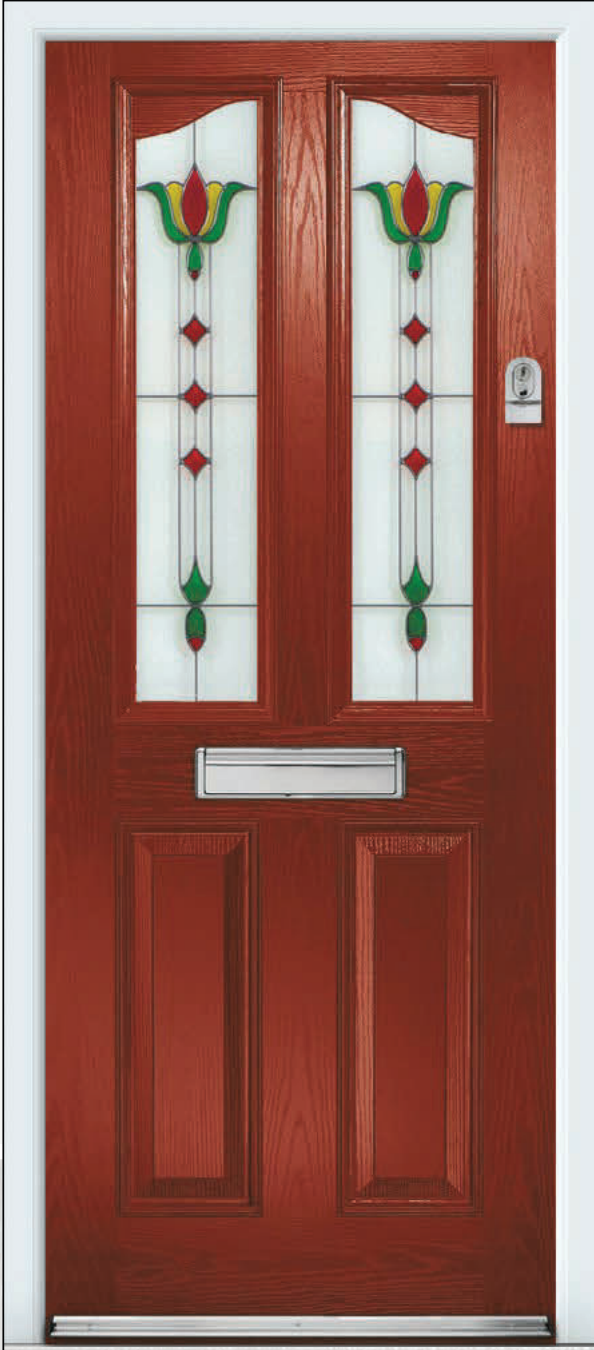

APRILLA & ARNAGE

- **B** Indicates Backing Glass Options Available
- **D** Double Glazed Design
- **T** Triple Glazed Design
- **S** Shown as sandblasted design

Whitton Victoria

B D

Red Aprilla door with Whitton Victoria glass, chrome Heritage pull lock, letterplate and silver mill drip bar.

D B S