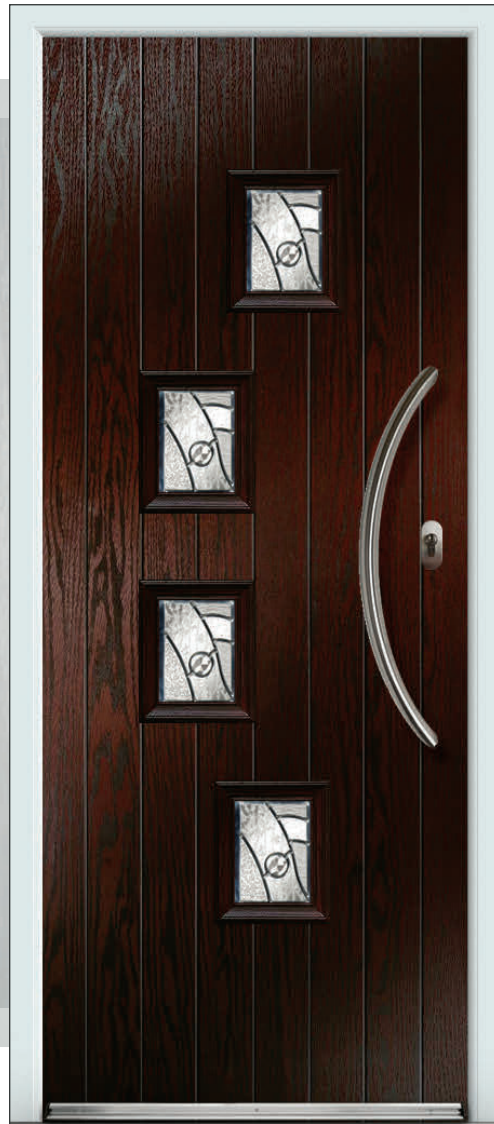

# DORETTI 4

**Please Note:**  
Depending on overall door sizes, the glazing cassette positions may alter so as to accommodate a letterplate if required.

Door featured is a Cottage Grooved Rosewood Doretta 4 with Abstract Glass, Silver Drip Bar and Stainless Steel Bow Handle.