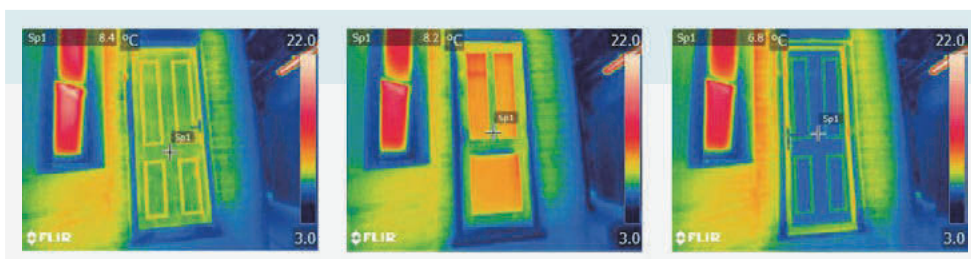

Low Maintenance

Everything about a Hallmark GRP composite door is designed to be easy to maintain, including our insulated glass units. Simply clean with warm, soapy water.

48mm Solid Timber Core Composite Door

44mm Timber Panelled Door

Hallmark 44mm Elite Composite Door