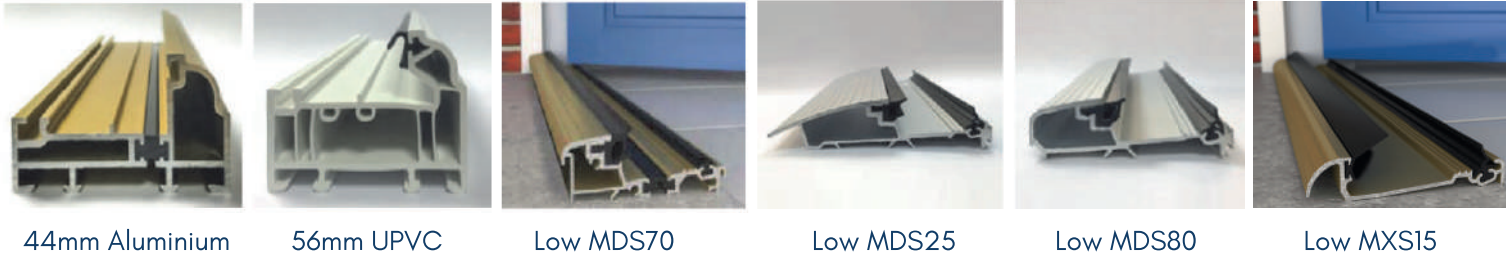

Thresholds

As well as the standard, integral frame threshold, there are a number of low threshold options available including low 15mm and 44mm aluminium, low 56mm PVCu frame and MDS Mobility Door Cill options.

44mm Aluminium

56mm UPVC

Low MDS70

Low MDS25

Low MDS80

Low MXS15