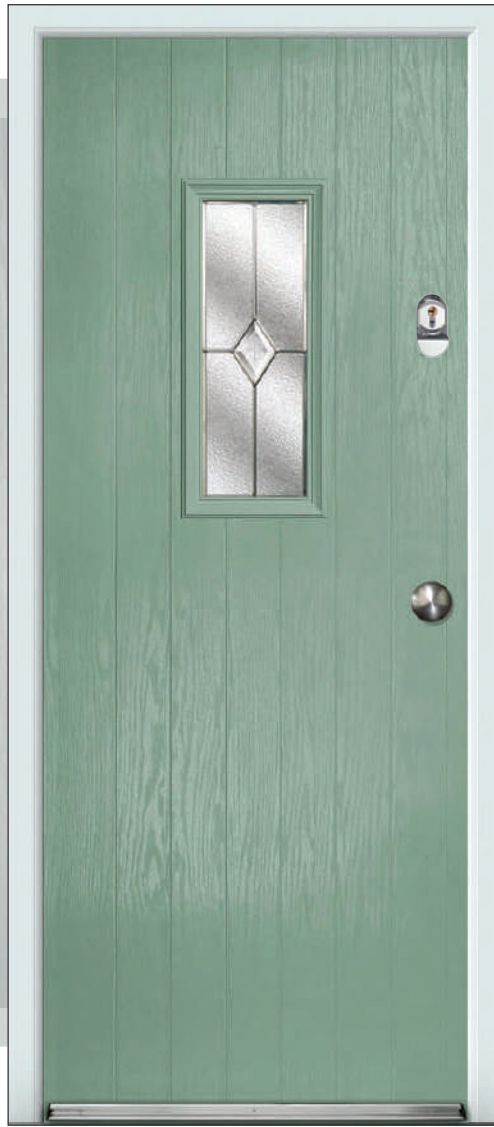

# CATALINA 1

Door featured is a Cottage Grooved Chartwell Catalina 1 with Classic Diamond Glass, Silver Drip Bar and Stainless Steel Knob Handle.

Jet **(D)**

Palopo **(D) (B)**

Black

Blue

Green

Palopo  
Colour  
Options