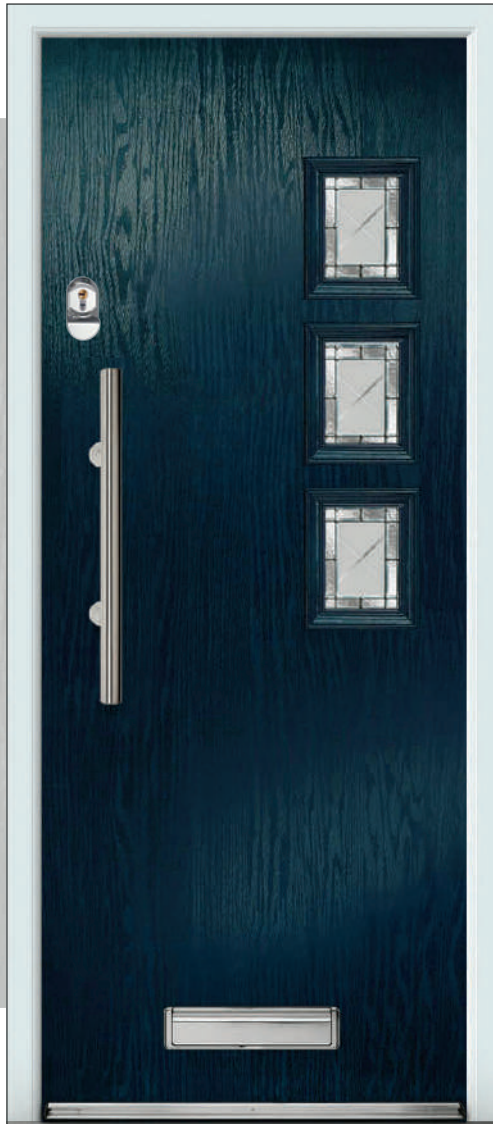

ARUBA 3

(T)

Door featured is a Standard Blue Aruba 3 with Diamond Cut Glass, Silver Drip Bar, Heritage Lock, 550 Inline Stainless Steel Handle and chrome letterplate.

(T)

Polar Bonded Coloured Glass Tiles or Clear Bevelled Pieces positioned on a sleek Etched Effect Glass.

(D) (B) (S)

(D) Double Glazed

(T) Triple Glazed

(B) Backing Glass Choice Available