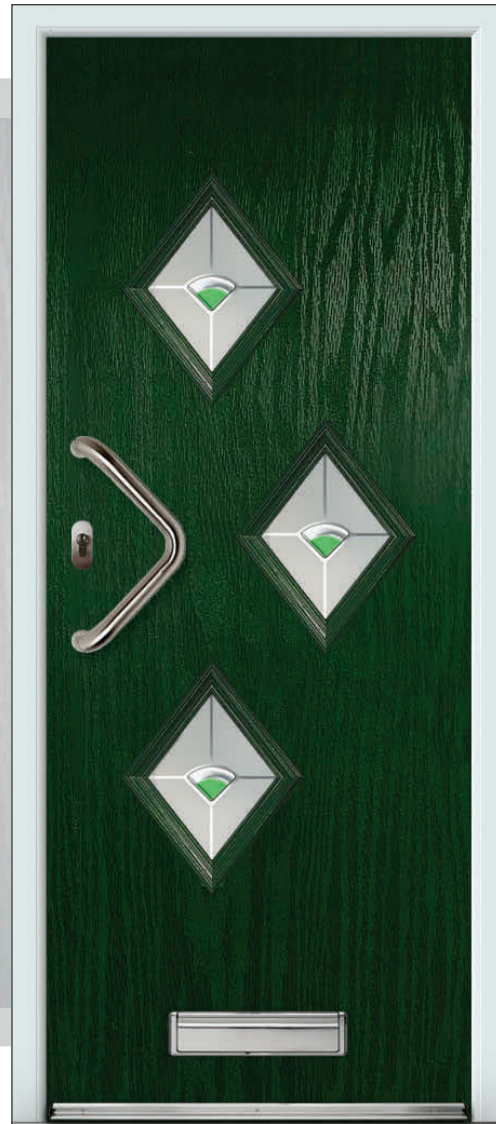

(B) (D) (S)

Polar Tile Colour
Change Options

SONETT 3

Door featured is a Standard Green Sonett 3 with Green Polar Tile Glass,
Silver Drip Bar, Stainless Steel Vee Handle and chrome letterplate..