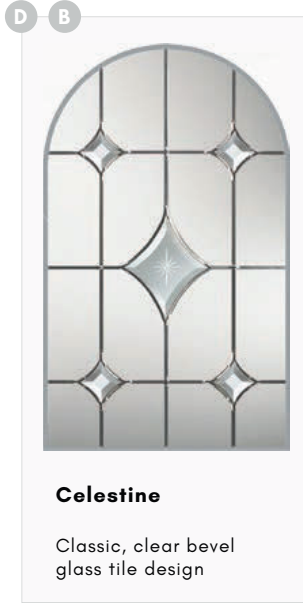

Featured with chrome kettlewell heritage letterplate, chrome fixed door knob & Sweet chrome ring pull.

New

**Sandblasted Double Pin**

**D S**

Rosedale 1 composite door in silk grey. Door is shown with double pin.

Currently the Rosedale 1 is only available in clear, obscurities, bumble bee, sandblast pinstripe & sandblast ice edge.

**Rialto**

**T**

Anthracite grey RAL 7016 Snipe 1 door with Rialto glass, Sweet rose gold handles and Sweet rose gold square letterplate.