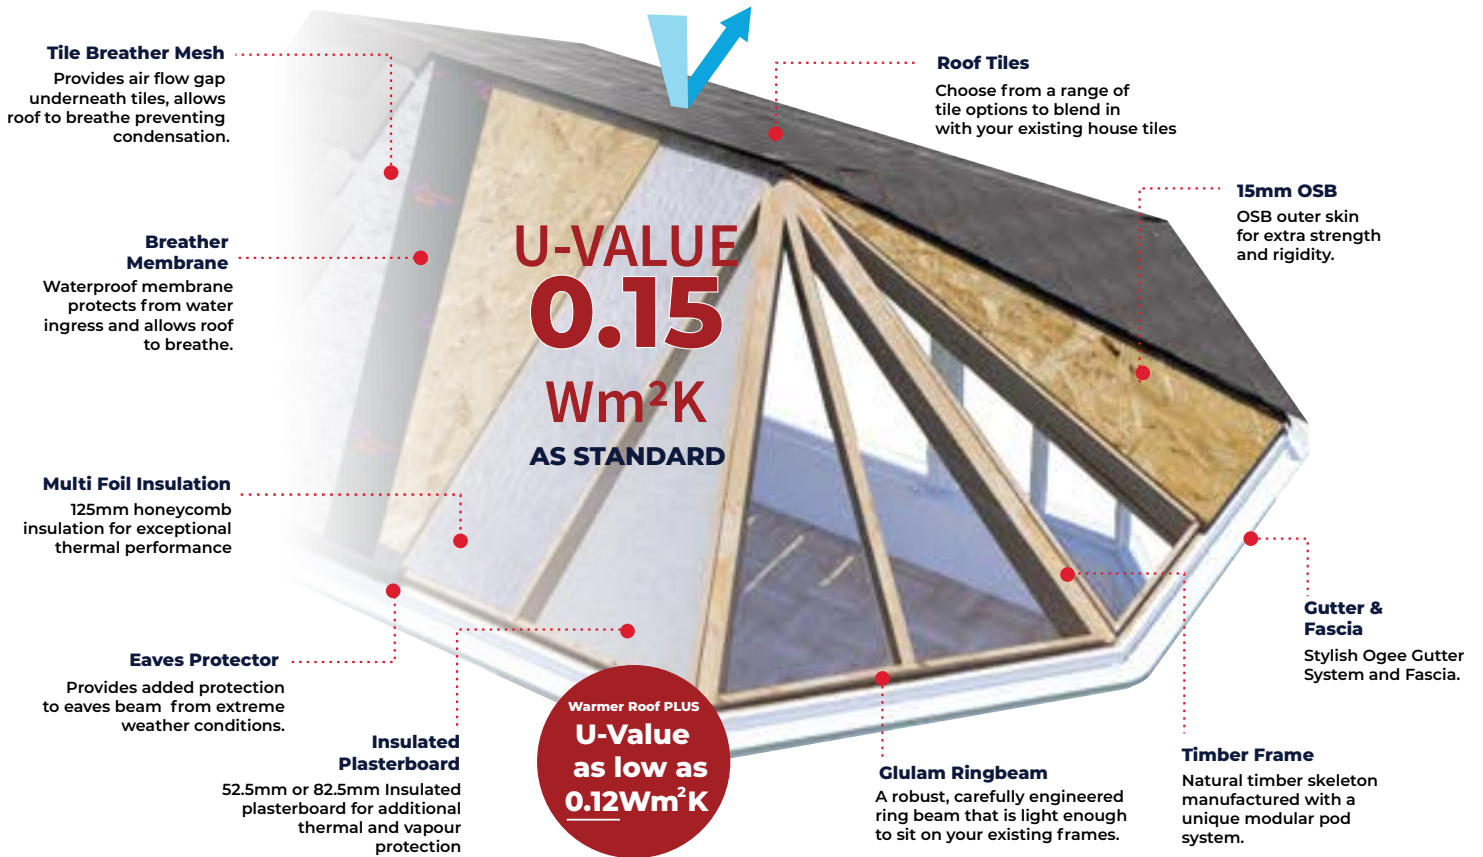

How it *all* Works